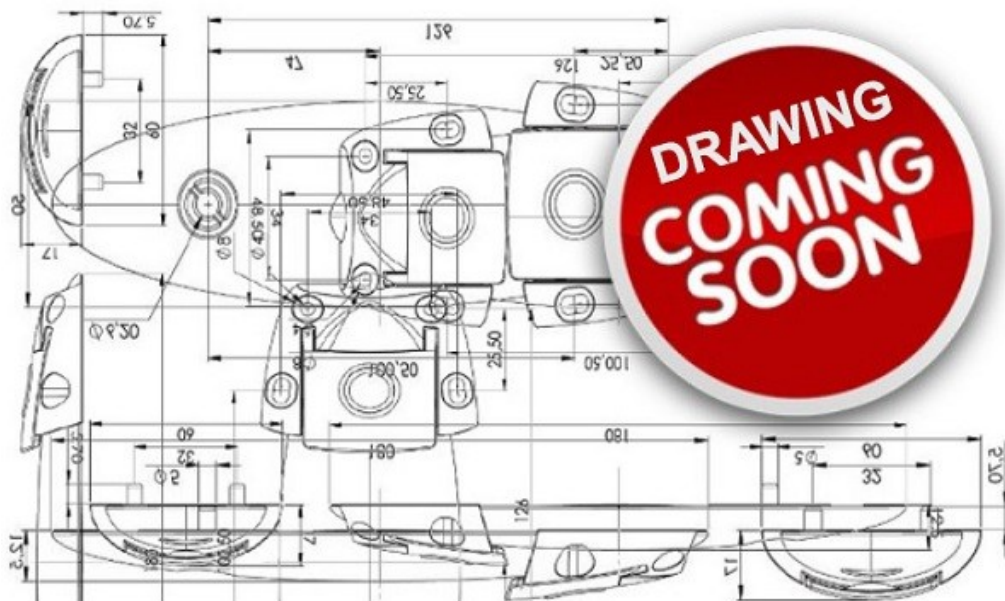

PRODUCT SHEET

Description:

Rail Handle "Tern", cc 128mm, 14x275mm, Oak - Black,W/Screws M4x22mm

Item number:

17.03.102-0

Units	Box	Carton	HS Code	Barcode
Pcs.			9403910090	 5704866518185

SISO A/S
Mileparken 11
DK-2740 Skovlunde
Denmark
VAT: 24786013